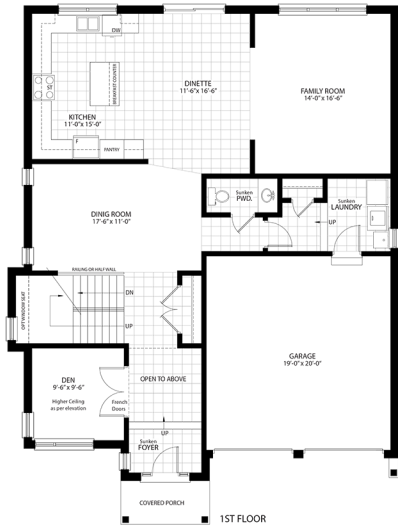

ALPHA • 2,870 SQ.FT.

OPTIONAL KITCHEN LAYOUT

CHIARAVALLE DEVELOPMENTS INC.