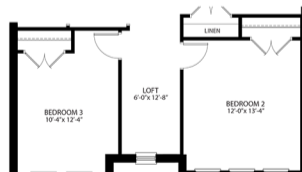

2ND FLOOR
Elevation A

2ND FLOOR
OPTIONAL LOFT LAYOUT