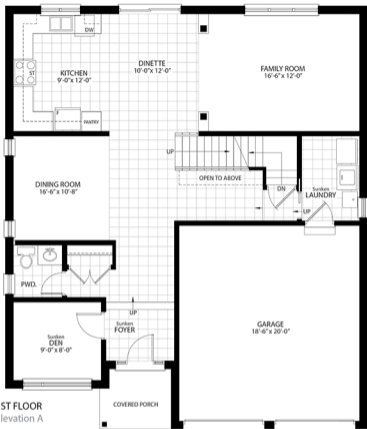

AURORA • 2,425 SQ.FT.

1ST FLOOR
Elevation A

1ST FLOOR
Elevation B