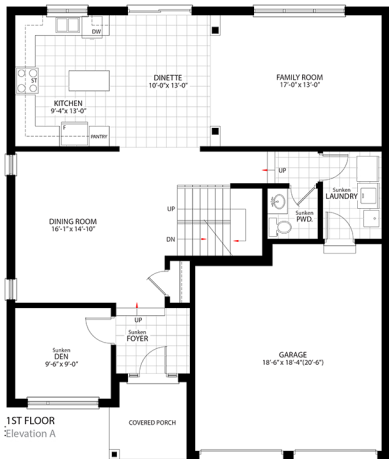

ORION • 2,580 SQ.FT.

CND1 I

CHIARAVALLE DEVELOPMENTS INC.