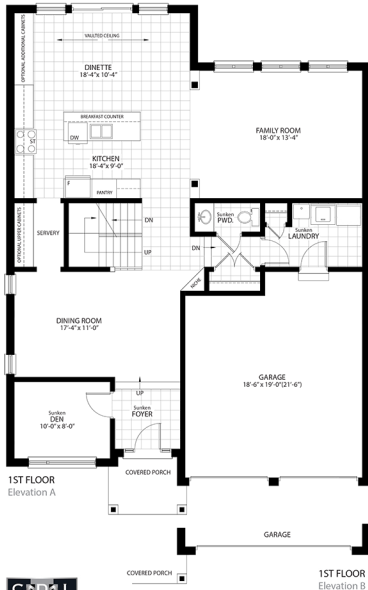

PHOENIX • 2,780 SQ.FT.

CHIARAVALLE DEVELOPMENTS INC.